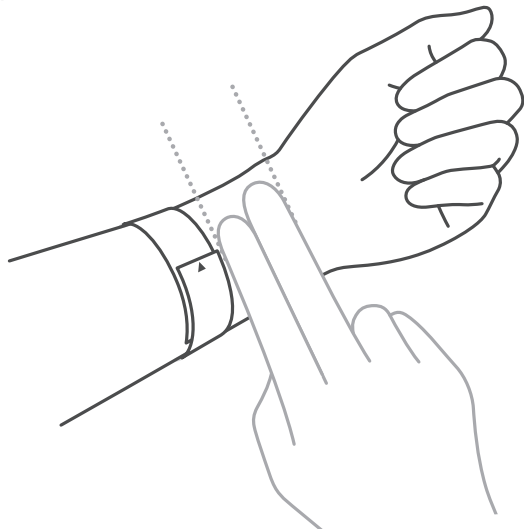

HeartGuide™

HeartGuide Sizing Tool

Print this page at 100% (do not scale to fit). THIS PAGE NEEDS TO BE PRINTED ON A4 SIZE.

1

Wrap the size tool around your wrist about two fingers (2.54 cm – 3.81 cm) from the base of the hand with the arrow pointing up.

2

Ensure that the band is wrapped snugly against the wrist. If the side of the band with the arrow falls within the blue area then HeartGuide is the right size for you.