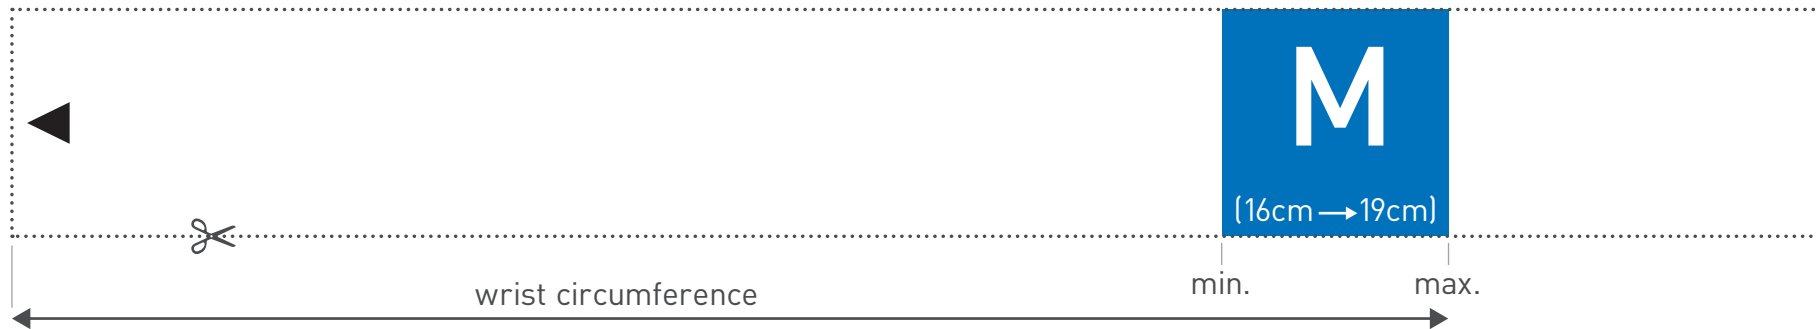

HeartGuide™

HeartGuide Sizing Tool

Print this page at 100% (do not scale to fit). THIS PAGE NEEDS TO BE PRINTED ON A4 SIZE.

1

Wrap the size tool around your wrist about two fingers (2.54 cm – 3.81 cm) from the base of the hand with the arrow pointing up.

2

Ensure that the band is wrapped snugly against the wrist. If the side of the band with the arrow falls within the blue area then HeartGuide is the right size for you.